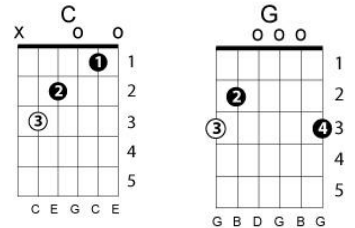

She
 Elvis Costello
 Capo 1st fret
 Intro: C C/E FaddG F GaddD G7
 key: Db
 chord progression: 1 - 4 - 1 - 6m - 4 - 4m +

C Cdim
 She may be the face I can't forget
 F
 The trace of pleasure or regret
 C Am(addG)
 May be my treasure or the price I have to pay
 F Fm
 She may be the song that summer sings
 C
 May be the chill that autumn brings
 F
 May be a hundred different things
 G C F GaddD
 Within the measure of her day

C Cdim
 She may be the beauty or the beast
 F
 May be the famine or the feast
 C Am(addG)
 May turn each day into a heaven or a hell
 F Fm
 She may be the mirror of my dreams
 C
 A smile reflected in a stream
 D
 She may not be what she may seem
 G C F GaddD
 Inside her shell

Break - C Cdim F C AaddG
 F Fm C D G C

G# Eb
 She who always seems so happy in a crowd
 C#
 Whose eyes can be so private and so proud
 C
 No one's allowed to see them when they cry
 Fm Bb Eb
 She may be the love that cannot hope to last
 C D
 May come to me from shadows of the past
 D7 D6 G
 That I'll remember till the day I die

C Cdim
 She may be the reason I survive

The why and wherefore I'm alive F
 The one I'll care for through the rough and ready years C Am(addG)
 Me I'll take her laughter and her tears F Fm
 And make them all my souvenirs C
 For where she goes I've got to be D
 The meaning of my life is she, she, oh, she G F C F C