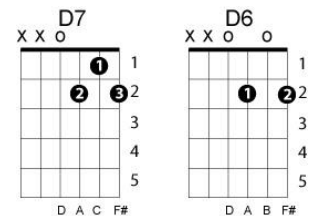

She
 Elvis Costello
 Capo 1st fret
 Intro: C C/E FaddG F GaddD G7
 key: Db
 chord progression: 1 - 4 - 1 - 6m - 4 - 4m +

C Cdim
 She may be the face I can't forget
 F
 The trace of pleasure or regret
 C Am(addG)
 May be my treasure or the price I have to pay
 F Fm
 She may be the song that summer sings
 C
 May be the chill that autumn brings
 F
 May be a hundred different things
 G C F GaddD
 Within the measure of her day

C Cdim
 She may be the beauty or the beast
 F
 May be the famine or the feast
 C Am(addG)
 May turn each day into a heaven or a hell
 F Fm
 She may be the mirror of my dreams
 C
 A smile reflected in a stream
 D
 She may not be what she may seem
 G C F GaddD
 Inside her shell

Break - C Cdim F C AaddG
 F Fm C D G C

G# Eb
 She who always seems so happy in a crowd
 C#
 Whose eyes can be so private and so proud
 C
 No one's allowed to see them when they cry
 Fm Bb Eb
 She may be the love that cannot hope to last
 C D
 May come to me from shadows of the past
 D7 D6 G
 That I'll remember till the day I die

C Cdim
 She may be the reason I survive

The why and wherefore I'm alive F
 The one I'll care for through the rough and ready years C Am(addG)
 Me I'll take her laughter and her tears F Fm
 And make them all my souvenirs C
 For where she goes I've got to be D
 The meaning of my life is she, she, oh, she G F C F C