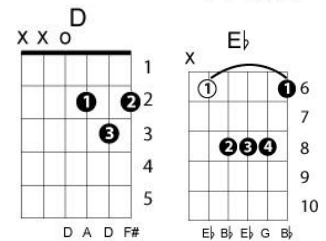

She
 Elvis Costello
 Capo 1st fret
 Intro: C C/E FaddG F GaddD G7
 key: Db
 chord progression: 1 - 4 - 1 - 6m - 4 - 4m +

C Cdim
 She may be the face I can't forget
 F
 The trace of pleasure or regret
 C Am(addG)
 May be my treasure or the price I have to pay
 F Fm
 She may be the song that summer sings
 C
 May be the chill that autumn brings
 F
 May be a hundred different things
 G C F GaddD
 Within the measure of her day

C Cdim
 She may be the beauty or the beast
 F
 May be the famine or the feast
 C Am(addG)
 May turn each day into a heaven or a hell
 F Fm
 She may be the mirror of my dreams
 C
 A smile reflected in a stream
 D
 She may not be what she may seem
 G C F GaddD
 Inside her shell

Break - C Cdim F C AaddG
 F Fm C D G C

G# Eb
 She who always seems so happy in a crowd
 C#
 Whose eyes can be so private and so proud
 C
 No one's allowed to see them when they cry
 Fm Bb Eb
 She may be the love that cannot hope to last
 C D
 May come to me from shadows of the past
 D7 D6 G
 That I'll remember till the day I die

C Cdim
 She may be the reason I survive

The why and wherefore I'm alive F
 The one I'll care for through the rough and ready years C Am(addG)
 Me I'll take her laughter and her tears F Fm
 And make them all my souvenirs C
 For where she goes I've got to be D
 The meaning of my life is she, she, oh, she G F C F C