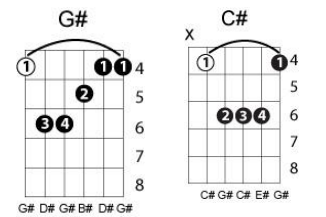

She
 Elvis Costello
 Capo 1st fret
 Intro: C C/E FaddG F GaddD G7
 key: Db
 chord progression: 1 - 4 - 1 - 6m - 4 - 4m +

C Cdim
 She may be the face I can't forget
 F
 The trace of pleasure or regret
 C Am(addG)
 May be my treasure or the price I have to pay
 F Fm
 She may be the song that summer sings
 C
 May be the chill that autumn brings
 F
 May be a hundred different things
 G C F GaddD
 Within the measure of her day

C Cdim
 She may be the beauty or the beast
 F
 May be the famine or the feast
 C Am(addG)
 May turn each day into a heaven or a hell
 F Fm
 She may be the mirror of my dreams
 C
 A smile reflected in a stream
 D
 She may not be what she may seem
 G C F GaddD
 Inside her shell

Break - C Cdim F C AaddG
 F Fm C D G C

G# Eb
 She who always seems so happy in a crowd
 C#
 Whose eyes can be so private and so proud
 C
 No one's allowed to see them when they cry
 Fm Bb Eb
 She may be the love that cannot hope to last
 C D
 May come to me from shadows of the past
 D7 D6 G
 That I'll remember till the day I die

C Cdim
 She may be the reason I survive

The why and wherefore I'm alive F
 The one I'll care for through the rough and ready years C Am(addG)
 Me I'll take her laughter and her tears F Fm
 And make them all my souvenirs C
 For where she goes I've got to be D
 The meaning of my life is she, she, oh, she G F C F C