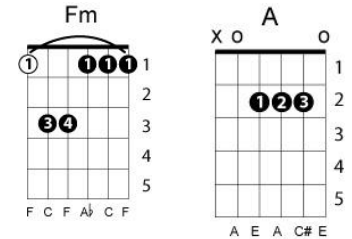

She
 Elvis Costello
 Capo 1st fret
 Intro: C C/E FaddG F GaddD G7
 key: Db
 chord progression: 1 - 4 - 1 - 6m - 4 - 4m +

C Cdim
 She may be the face I can't forget
 F
 The trace of pleasure or regret
 C Am(addG)
 May be my treasure or the price I have to pay
 F Fm
 She may be the song that summer sings
 C
 May be the chill that autumn brings
 F
 May be a hundred different things
 G C F GaddD
 Within the measure of her day

C Cdim
 She may be the beauty or the beast
 F
 May be the famine or the feast
 C Am(addG)
 May turn each day into a heaven or a hell
 F Fm
 She may be the mirror of my dreams
 C
 A smile reflected in a stream
 D
 She may not be what she may seem
 G C F GaddD
 Inside her shell

Break - C Cdim F C AaddG
 F Fm C D G C

G# Eb
 She who always seems so happy in a crowd
 C#
 Whose eyes can be so private and so proud
 C
 No one's allowed to see them when they cry
 Fm Bb Eb
 She may be the love that cannot hope to last
 C D
 May come to me from shadows of the past
 D7 D6 G
 That I'll remember till the day I die

C Cdim
 She may be the reason I survive

The why and wherefore I'm alive F
 The one I'll care for through the rough and ready years C Am(addG)
 Me I'll take her laughter and her tears F Fm
 And make them all my souvenirs C
 For where she goes I've got to be D
 The meaning of my life is she, she, oh, she G F C F C