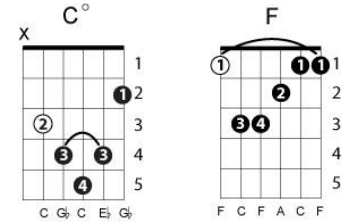

She
 Elvis Costello
 Capo 1st fret
 Intro: C C/E FaddG F GaddD G7
 key: Db
 chord progression: 1 - 4 - 1 - 6m - 4 - 4m +

C Cdim
 She may be the face I can't forget
 F
 The trace of pleasure or regret
 C Am(addG)
 May be my treasure or the price I have to pay
 F Fm
 She may be the song that summer sings
 C
 May be the chill that autumn brings
 F
 May be a hundred different things
 G C F GaddD
 Within the measure of her day

C Cdim
 She may be the beauty or the beast
 F
 May be the famine or the feast
 C Am(addG)
 May turn each day into a heaven or a hell
 F Fm
 She may be the mirror of my dreams
 C
 A smile reflected in a stream
 D
 She may not be what she may seem
 G C F GaddD
 Inside her shell

Break - C Cdim F C AaddG
 F Fm C D G C

G# Eb
 She who always seems so happy in a crowd
 C#
 Whose eyes can be so private and so proud
 C
 No one's allowed to see them when they cry
 Fm Bb Eb
 She may be the love that cannot hope to last
 C D
 May come to me from shadows of the past
 D7 D6 G
 That I'll remember till the day I die

C Cdim
 She may be the reason I survive

The why and wherefore I'm alive F
 The one I'll care for through the rough and ready years C Am(addG)
 Me I'll take her laughter and her tears F Fm
 And make them all my souvenirs C
 For where she goes I've got to be D
 The meaning of my life is she, she, oh, she G F C F C