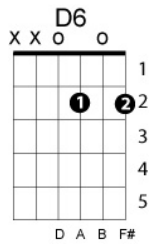

Babe

Words and Music, Dennis De Young

Key of D

Chord progression: 4 – 1 – 5 – 1 – 6 – 5

1st Verse:

D6

Babe I'm leaving I must be on my way

Em7 A

The time is drawing near

D6

My train is going I see it in your eyes

Em7 A

The love, the need, your tears

Bm A

But I'll be lonely without you

Bm A

And I'll need your love to see me through

D6

So please believe me my heart is in your hands and

Em7 A D6

I'll be missing you

Chorus:

A D A

'Cause you know it's you babe

G

Giving me the courage

Bm A

And the strength I need

Bm A G

Please believe that it's true

D6 Em7 D6 G A

Babe, I love you